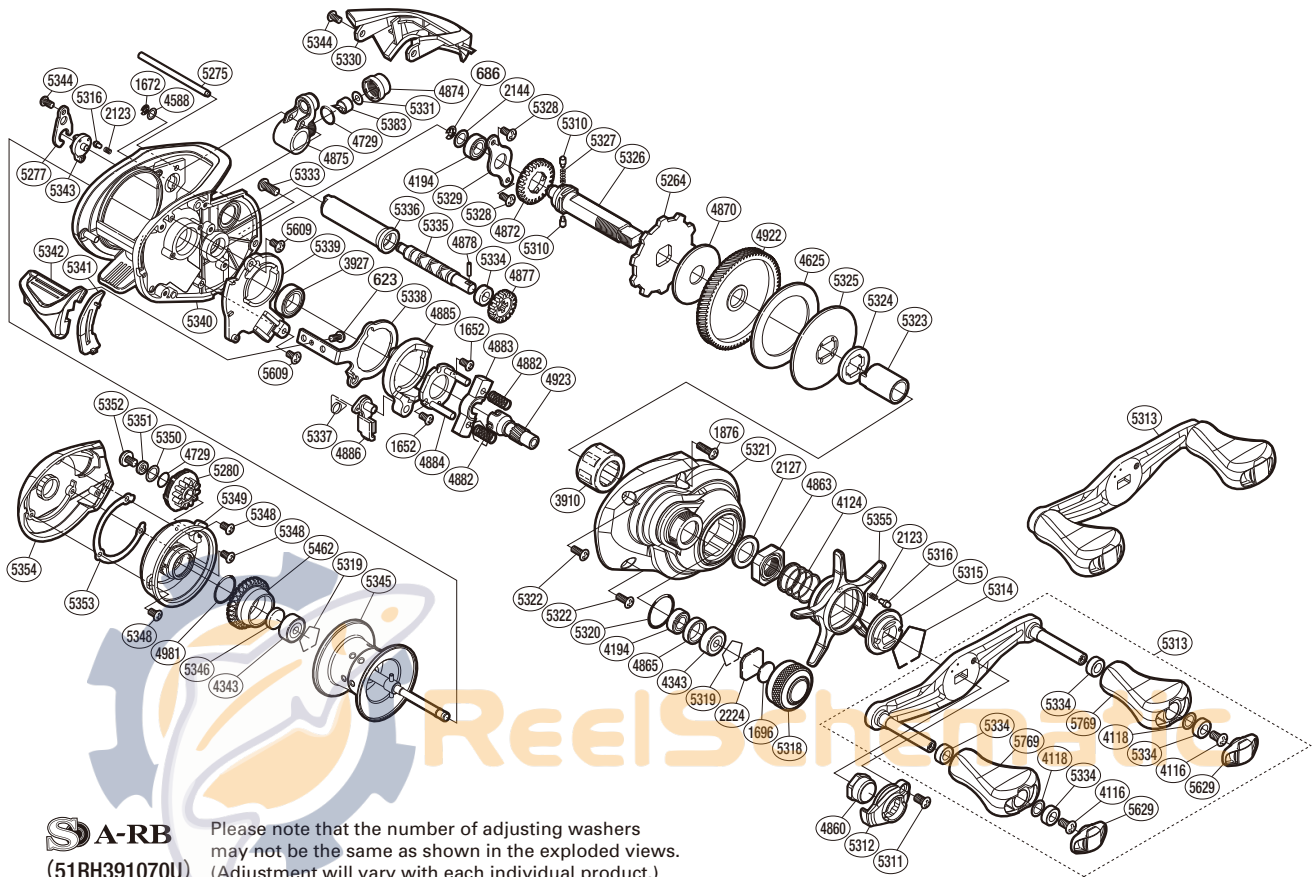

SHIMANO

CURADO S A-RB

CU-70HG

S A-RB
(51RH391070U)

Please note that the number of adjusting washers may not be the same as shown in the exploded views. (Adjustment will vary with each individual product.)